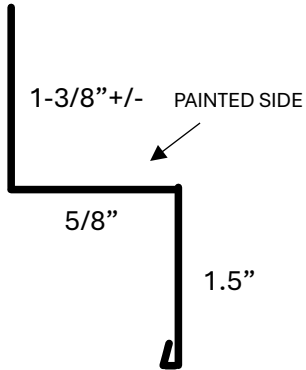

BOARD & BATTEN AND HORIZONTAL LAP SIDING TRIMS

All Trims are Made to Order Non-returnable. Made in 10'2" Lengths

Z-BAR 10'

RAT GUARD 10'

L BASE 10'

OVERHANG TRIM 10'

J CHANNEL 10'

UNDERSILL 10'

STARTER 10'

OUTSIDE CORNER 10'

INSIDE CORNER 10'