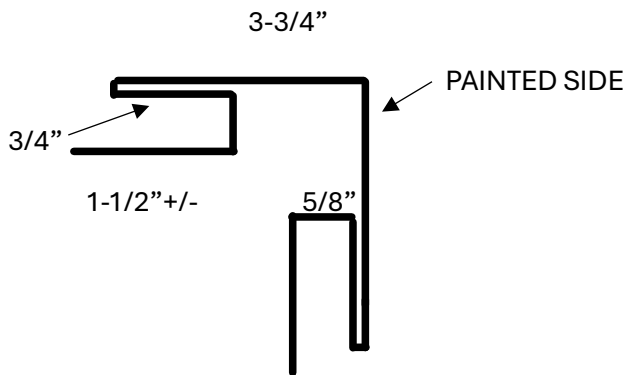

BOARD & BATTEN AND HORIZONTAL LAP SIDING TRIMS

All Trims are Made to Order Non-returnable. Made in 10'2" Lengths

Z-BAR 10'

RAT GUARD 10'

L BASE 10'

OVERHANG TRIM 10'

J CHANNEL 10'

UNDERSILL 10'

STARTER 10'

OUTSIDE CORNER 10'

INSIDE CORNER 10'