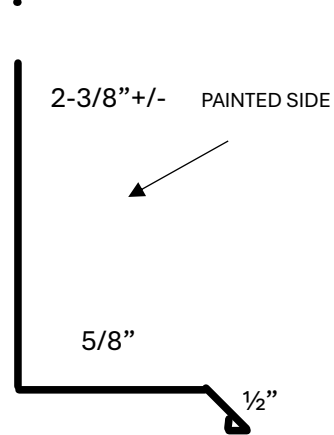

BOARD & BATTEN AND HORIZONTAL LAP SIDING TRIMS

All Trims are Made to Order Non-returnable. Made in 10'2" Lengths

Z-BAR 10'

RAT GUARD 10'

L BASE 10'

OVERHANG TRIM 10'

J CHANNEL 10'

UNDERSILL 10'

STARTER 10'

OUTSIDE CORNER 10'

INSIDE CORNER 10'