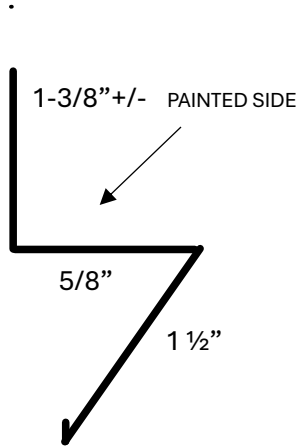

BOARD & BATTEN AND HORIZONTAL LAP SIDING TRIMS

All Trims are Made to Order Non-returnable. Made in 10'2" Lengths

Z-BAR 10'

RAT GUARD 10'

L BASE 10'

OVERHANG TRIM 10'

J CHANNEL 10'

UNDERSILL 10'

STARTER 10'

OUTSIDE CORNER 10'

INSIDE CORNER 10'