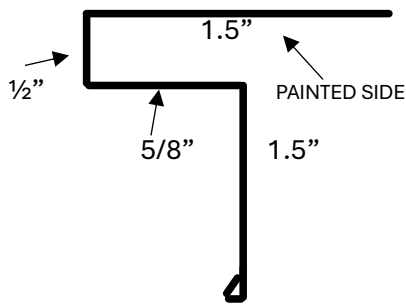

BOARD & BATTEN AND HORIZONTAL LAP SIDING TRIMS

All Trims are Made to Order Non-returnable. Made in 10'2" Lengths

Z-BAR 10'

RAT GUARD 10'

L BASE 10'

OVERHANG TRIM 10'

J CHANNEL 10'

UNDERSILL 10'

STARTER 10'

OUTSIDE CORNER 10'

INSIDE CORNER 10'