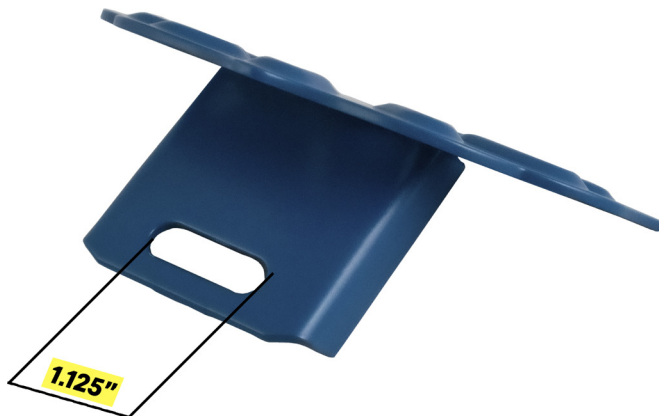

Product Redesigned Bulletin

The Snow Defender® 85RF DECO™ has been redesigned, with a wider saddle, that allows easier installation with more S-5! Clamps®. The new saddle's opening is 2.125" I.D. (the old design had an opening of 1.625" I.D.). Additionally, the slot opening for attaching the 8mm bolt was lengthened from .625" I.D. to approximately 1.125". This allows greater flexibility for the bolt to align with the pre-drilled holes of the S-5! Clamps.

The new 85RF design will work with the following S-5! Clamps: S-5 N Grip, S-5 N 1.5, S-5 NH1.5, S-5 H-90, S-5 S, S-5 V, S-5 U, ***S-5 Z***, ***S-5 T***.

New clamp that fit the new 85RF Design

New Redesigned

Previous Design