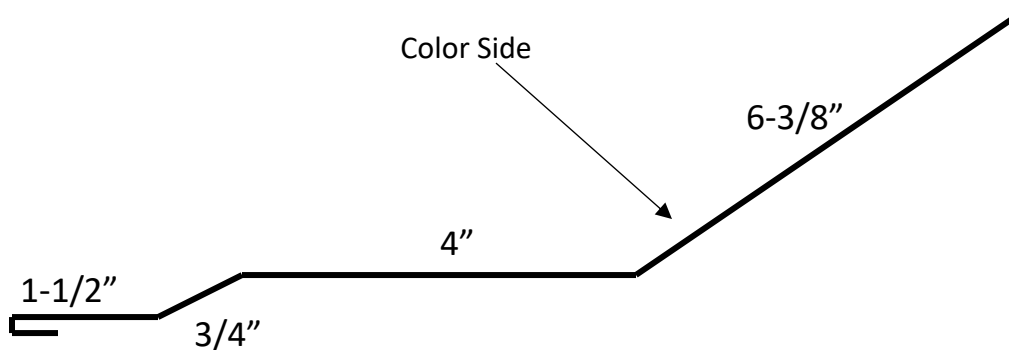

EX-Inside Transition/Pitch Break 10'

Non-Returnable

Color Side