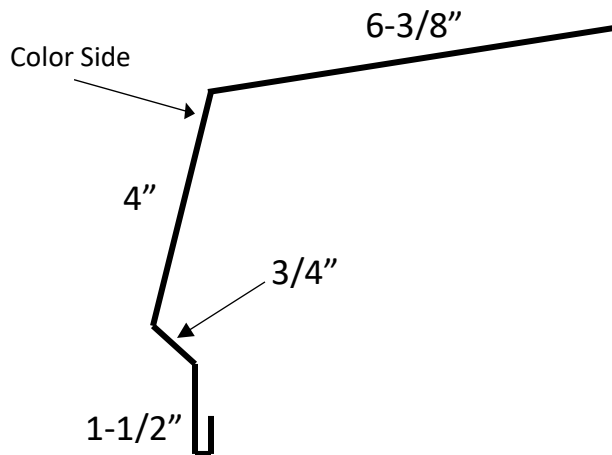

EX-Outside Transition 10'

Non-Returnable