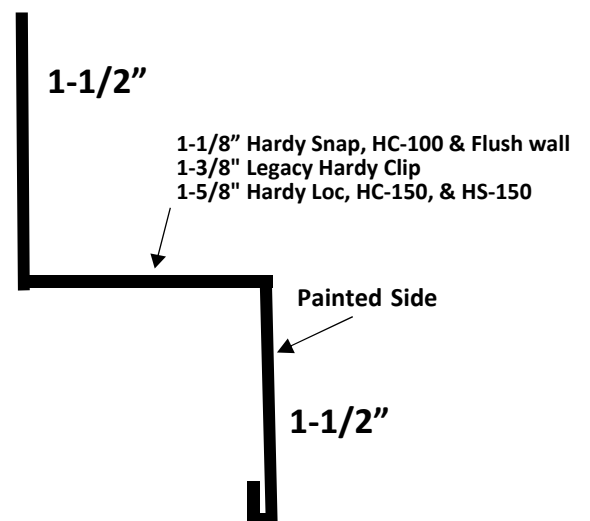

SS-Z Bar 10'