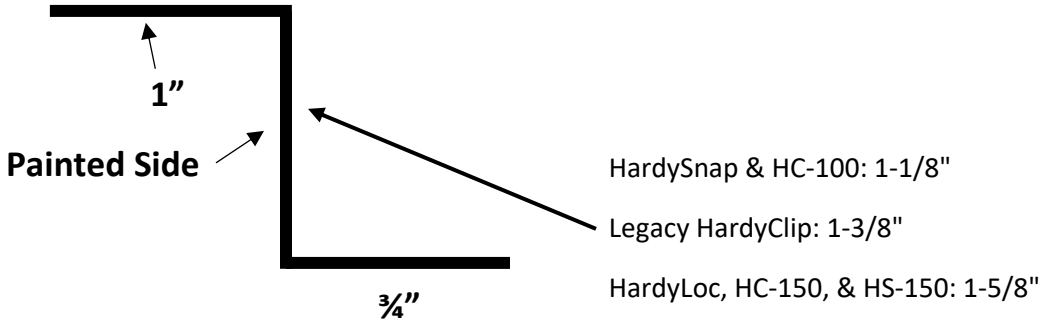

Hardy Standing Seam Trims

ALL STANDING SEAM TRIMS ARE NOT RETURNABLE

Z-Bar Non-Vented

For Vented Z-bar we now carry Snap-Z in Black for all panel rib heights.