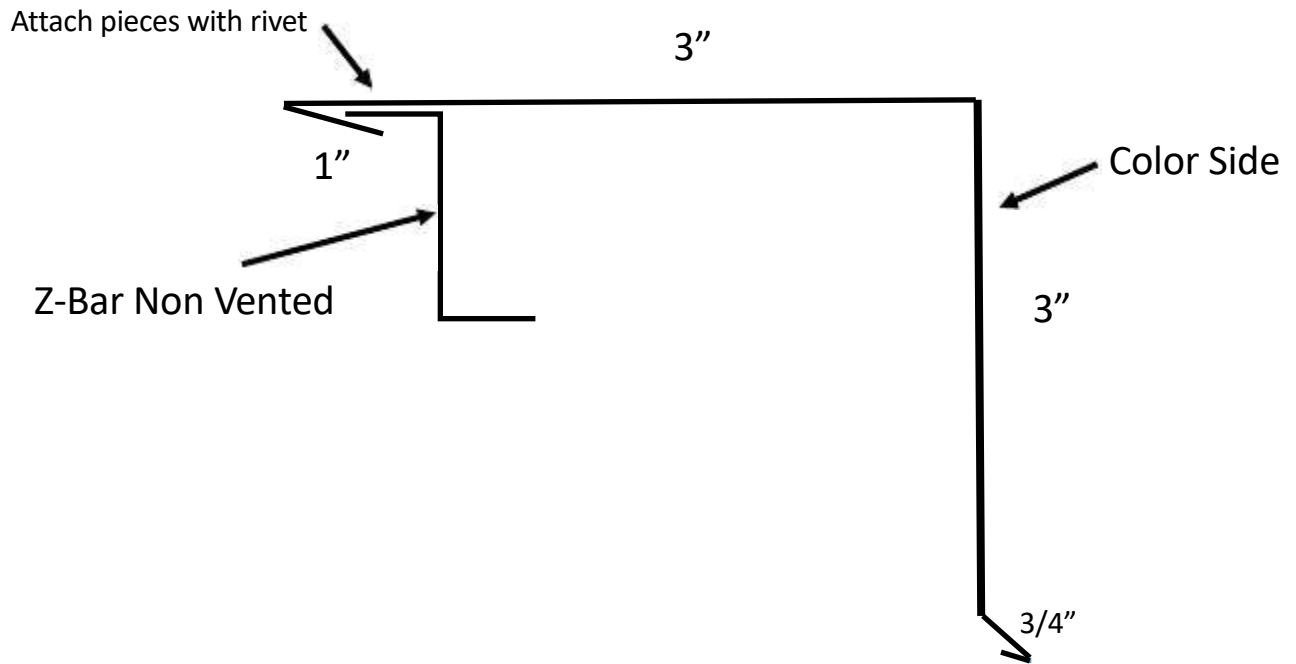

# **Hardy Standing Seam Trims**

**We can also  
bend custom  
trims to your  
specs.**

**ALL Trims are 10' in  
length.**

**ALL STANDING SEAM TRIMS ARE NOT-RETURNABLE**

# New Style Standing Seam Gable Trim (Hidden Fastener, Comes with Z-Bar)

Drip Edge