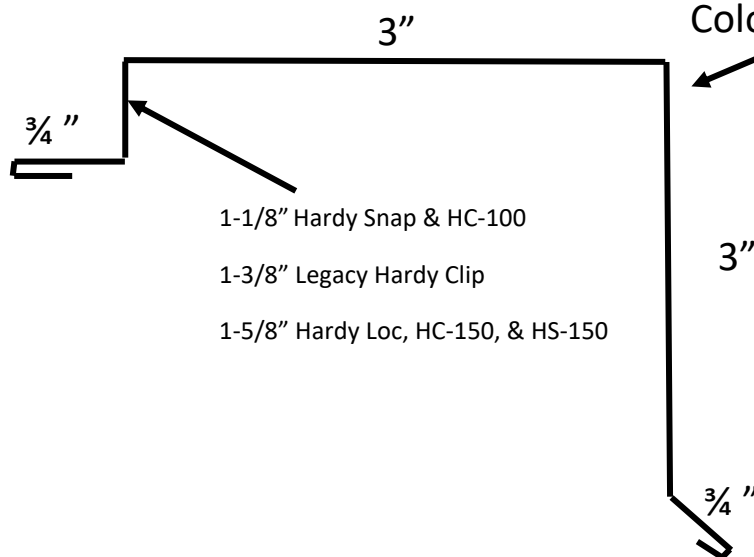

## EX-Ridge Cap 10'

Non-Returnable

Color Side

## EX-Gable Trim 10'

Non-Returnable

Color Side