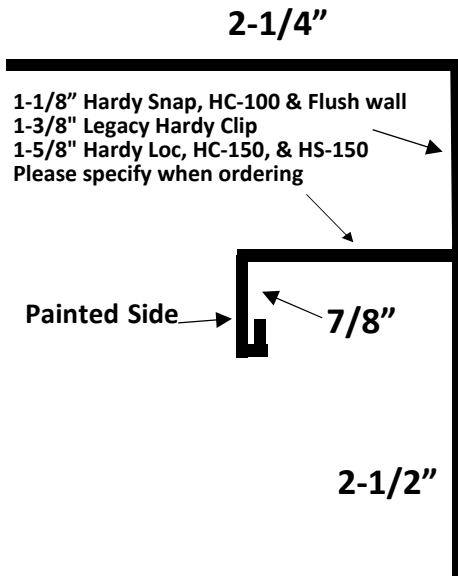

Standing Seam Exposed Fastener Trim

SS- FJ Channel 10'

Non-Returnable