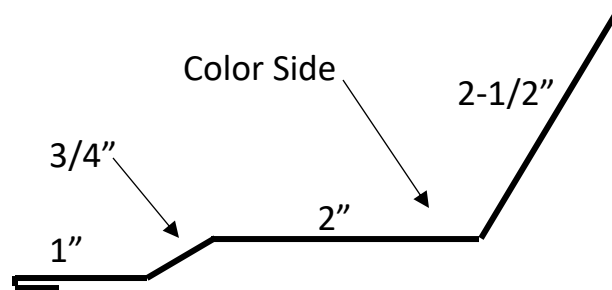

EX-End/Head Wall 10'

Non-Returnable