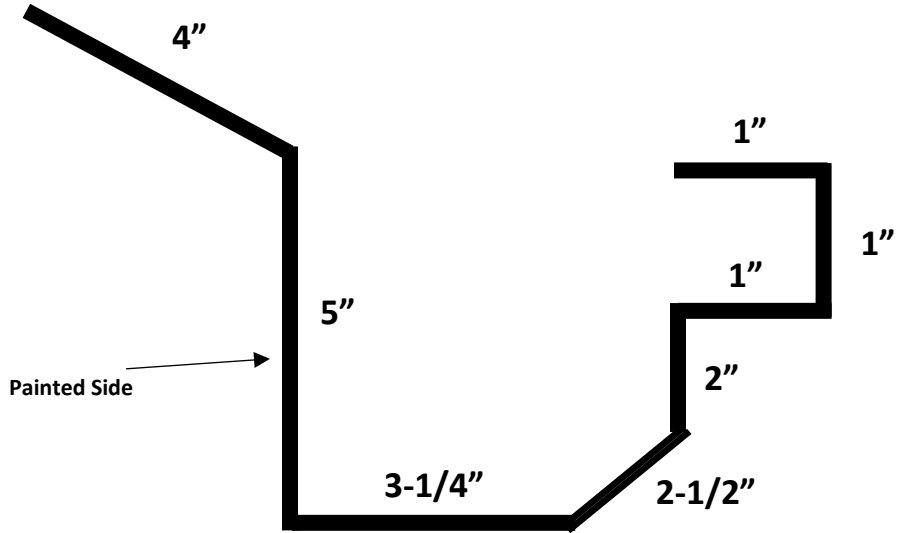

Box Gutter 29ga, 26ga, 24ga, or 22ga

NON-RETURNABLE

Does not include Ends, you will need to fabricate your own ends using a hand bender.

Standing Seam Exposed Fastener Trim

EX-New Construction Drip 10'

Non-Returnable