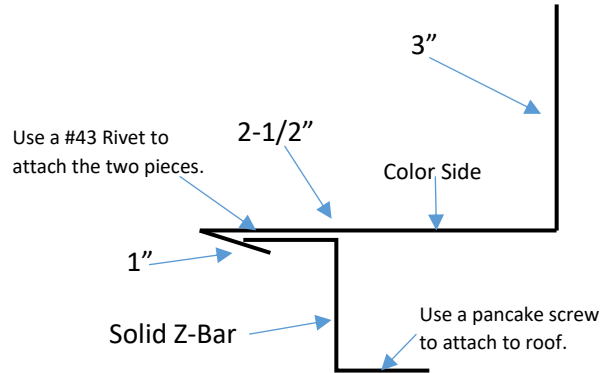

## Standing Seam Sidewall Flashing w/Solid Z-Bar

(10ft Length, Hidden Fastener)

ALL STANDING SEAM TRIMS ARE NOT RETURNABLE