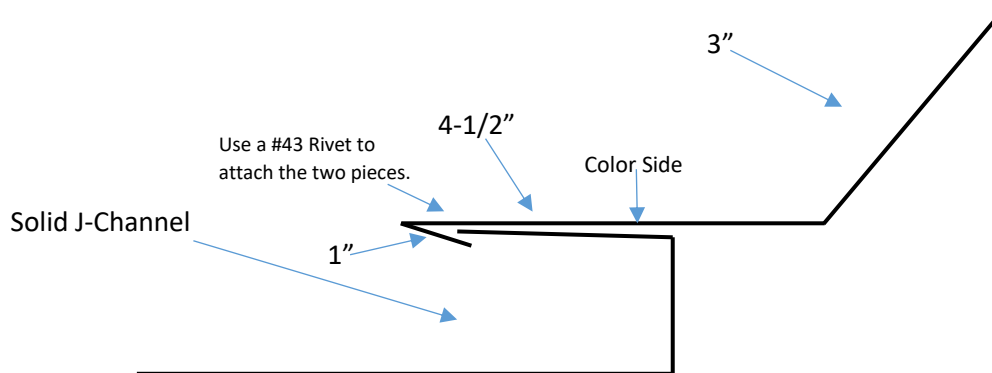

Standing Seam End/Head Wall Flashing w/Solid J-Channel

(10ft Length, Hidden Fastener)

ALL STANDING SEAM TRIMS ARE NOT RETURNABLE

ALL STANDING SEAM TRIMS ARE NOT RETURNABLE