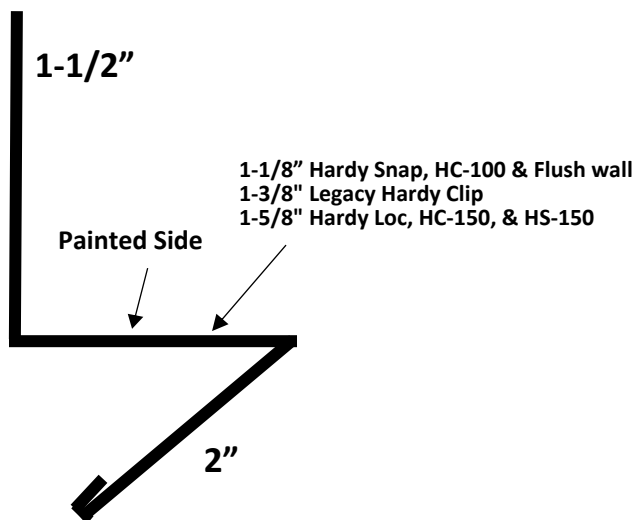

SS-Rat Guard 10'