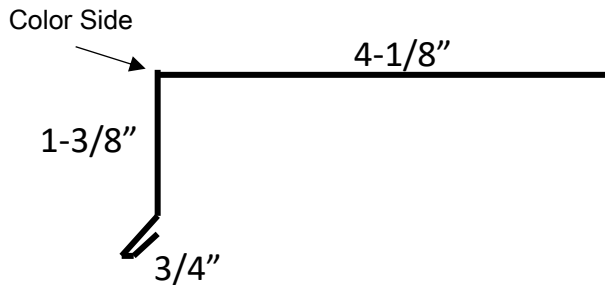

ALL STANDING SEAM TRIMS ARE NOT RETURNABLE

FASCIA TRIMS

NON-RETURNABLE

Box Gutter 29ga, 26ga, 24ga, or 22ga

NON-RETURNABLE

Does not include Ends, you will need to fabricate your own ends using a hand bender.

Standing Seam Exposed Fastener Trim

EX-New Construction Drip 10'

Non-Returnable

EX-Re-Roof Drip Edge 10'

Non-Returnable

Last Updated 8/1/19