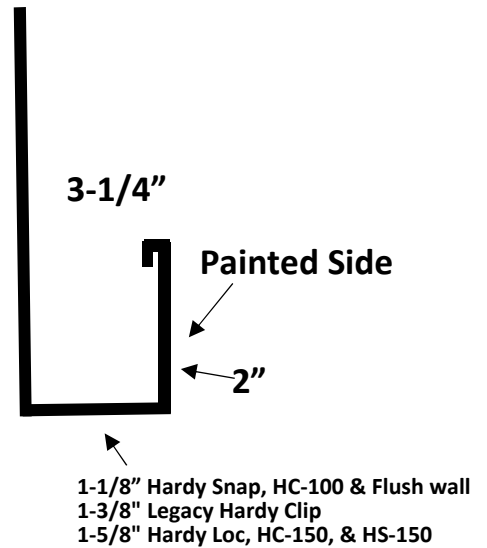

SS- 2" J Channel 10'

Non-Returnable